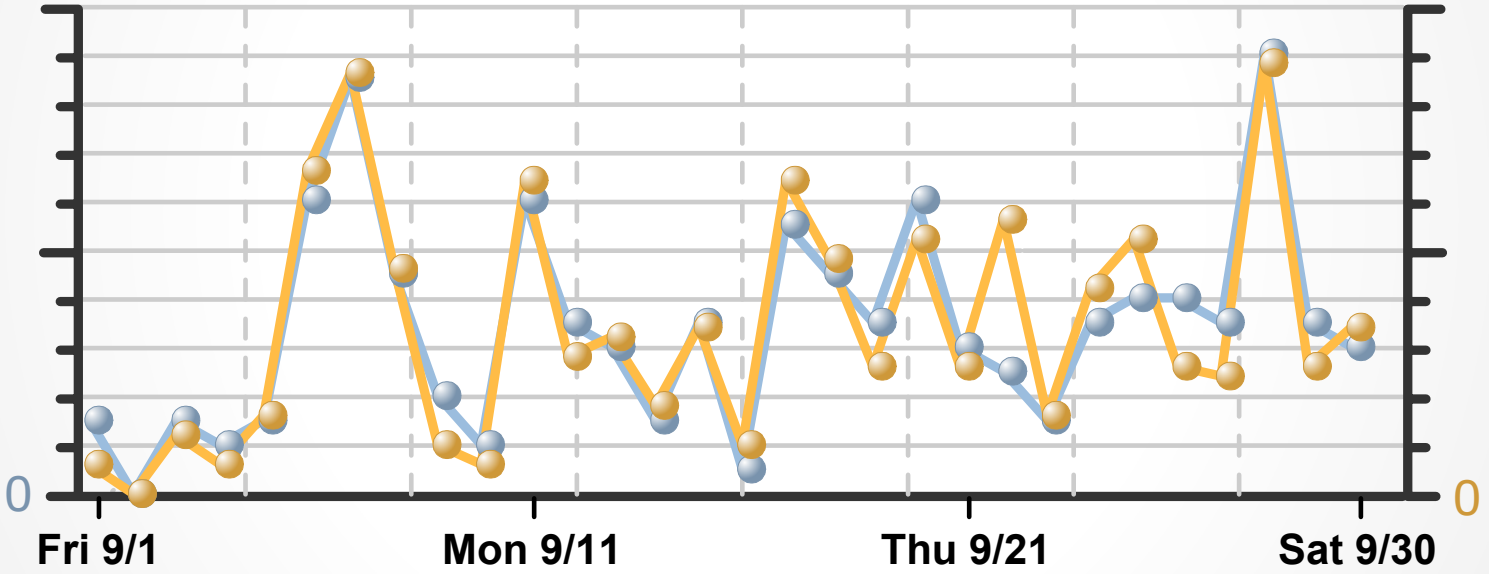

Visits and Pageviews

Average: 2.49 P/V

Visits: 205

Pageviews: 510

Visits

20

Pageviews

50

● Visits

● Pageviews