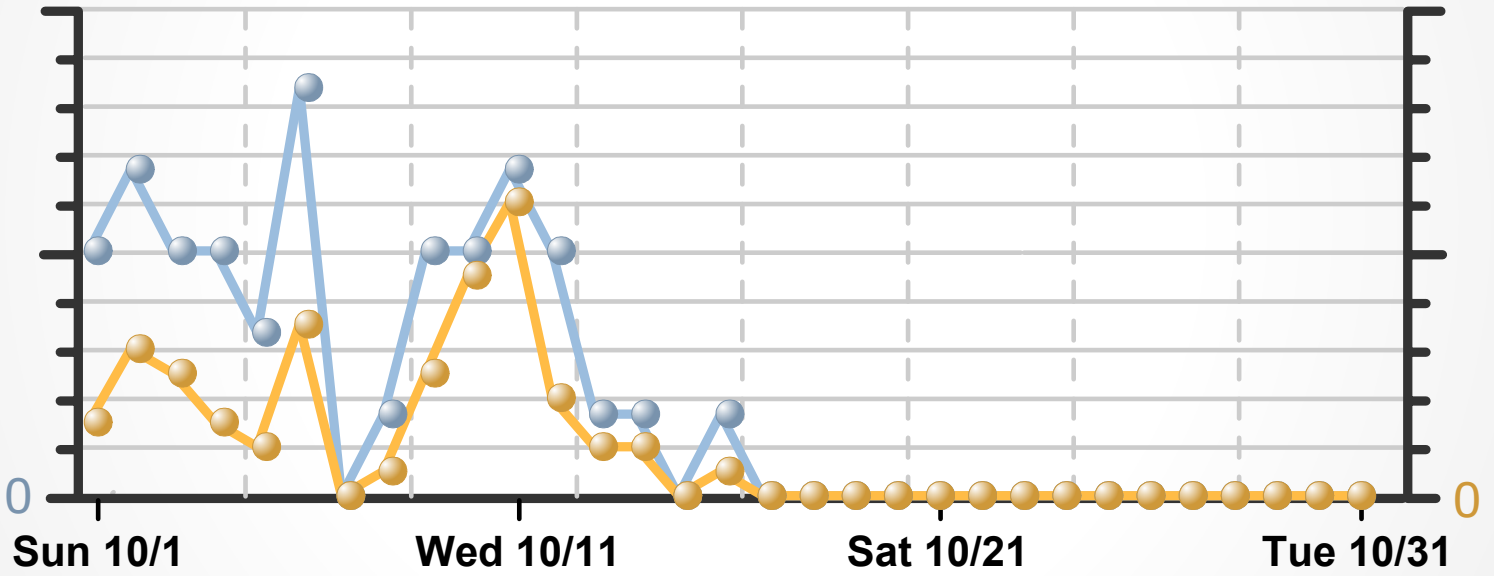

# Visits and Pageviews

Average: 1.68 P/V

Visits: 37

Pageviews: 62

**Visits**

**Pageviews**

6

20

● Visits ● Pageviews